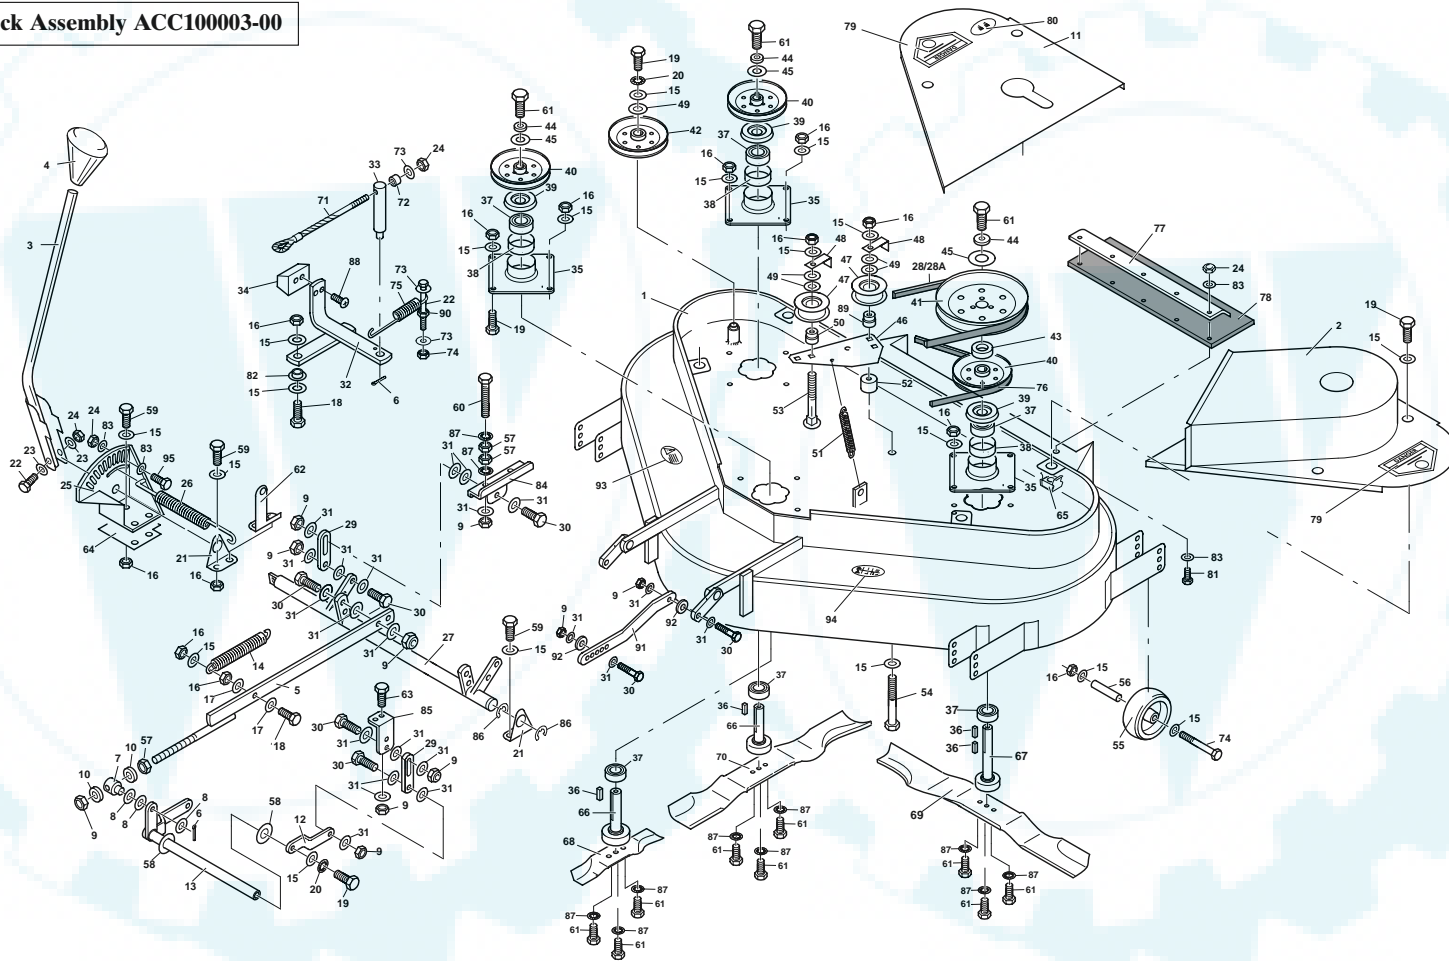

36" (91cm) Triple Blade Cutter Deck

T1600/36 Deck Assembly ACC10003-00

A L L Y E A R R O U N D P E R F O R M A N C E